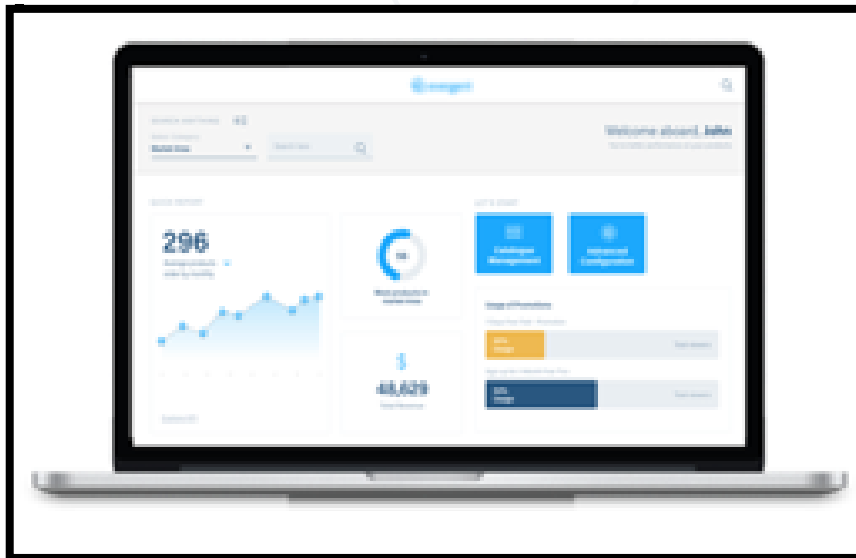

## **CONNECTIVITY: DESIGNED AND DEVELOPED AI-BASED, MODERN AND FRICTIONLESS BUSINESS ENABLEMENT SOLUTIONS**

**DOMAIN: BUSINESS**

**TECHNOLOGY SERVICES:**

WAVELABS INSIGHT & DIGITAL ENGINEERING  
SERVICES -> CUSTOMER MANAGEMENT

### **CLIENT:**

Video service platform vendor for OTT service providers

### **CHALLENGE:**

Customer onboarding through self-X digital media management and distribution platform with a focus on increasing usability and customizability for the clients